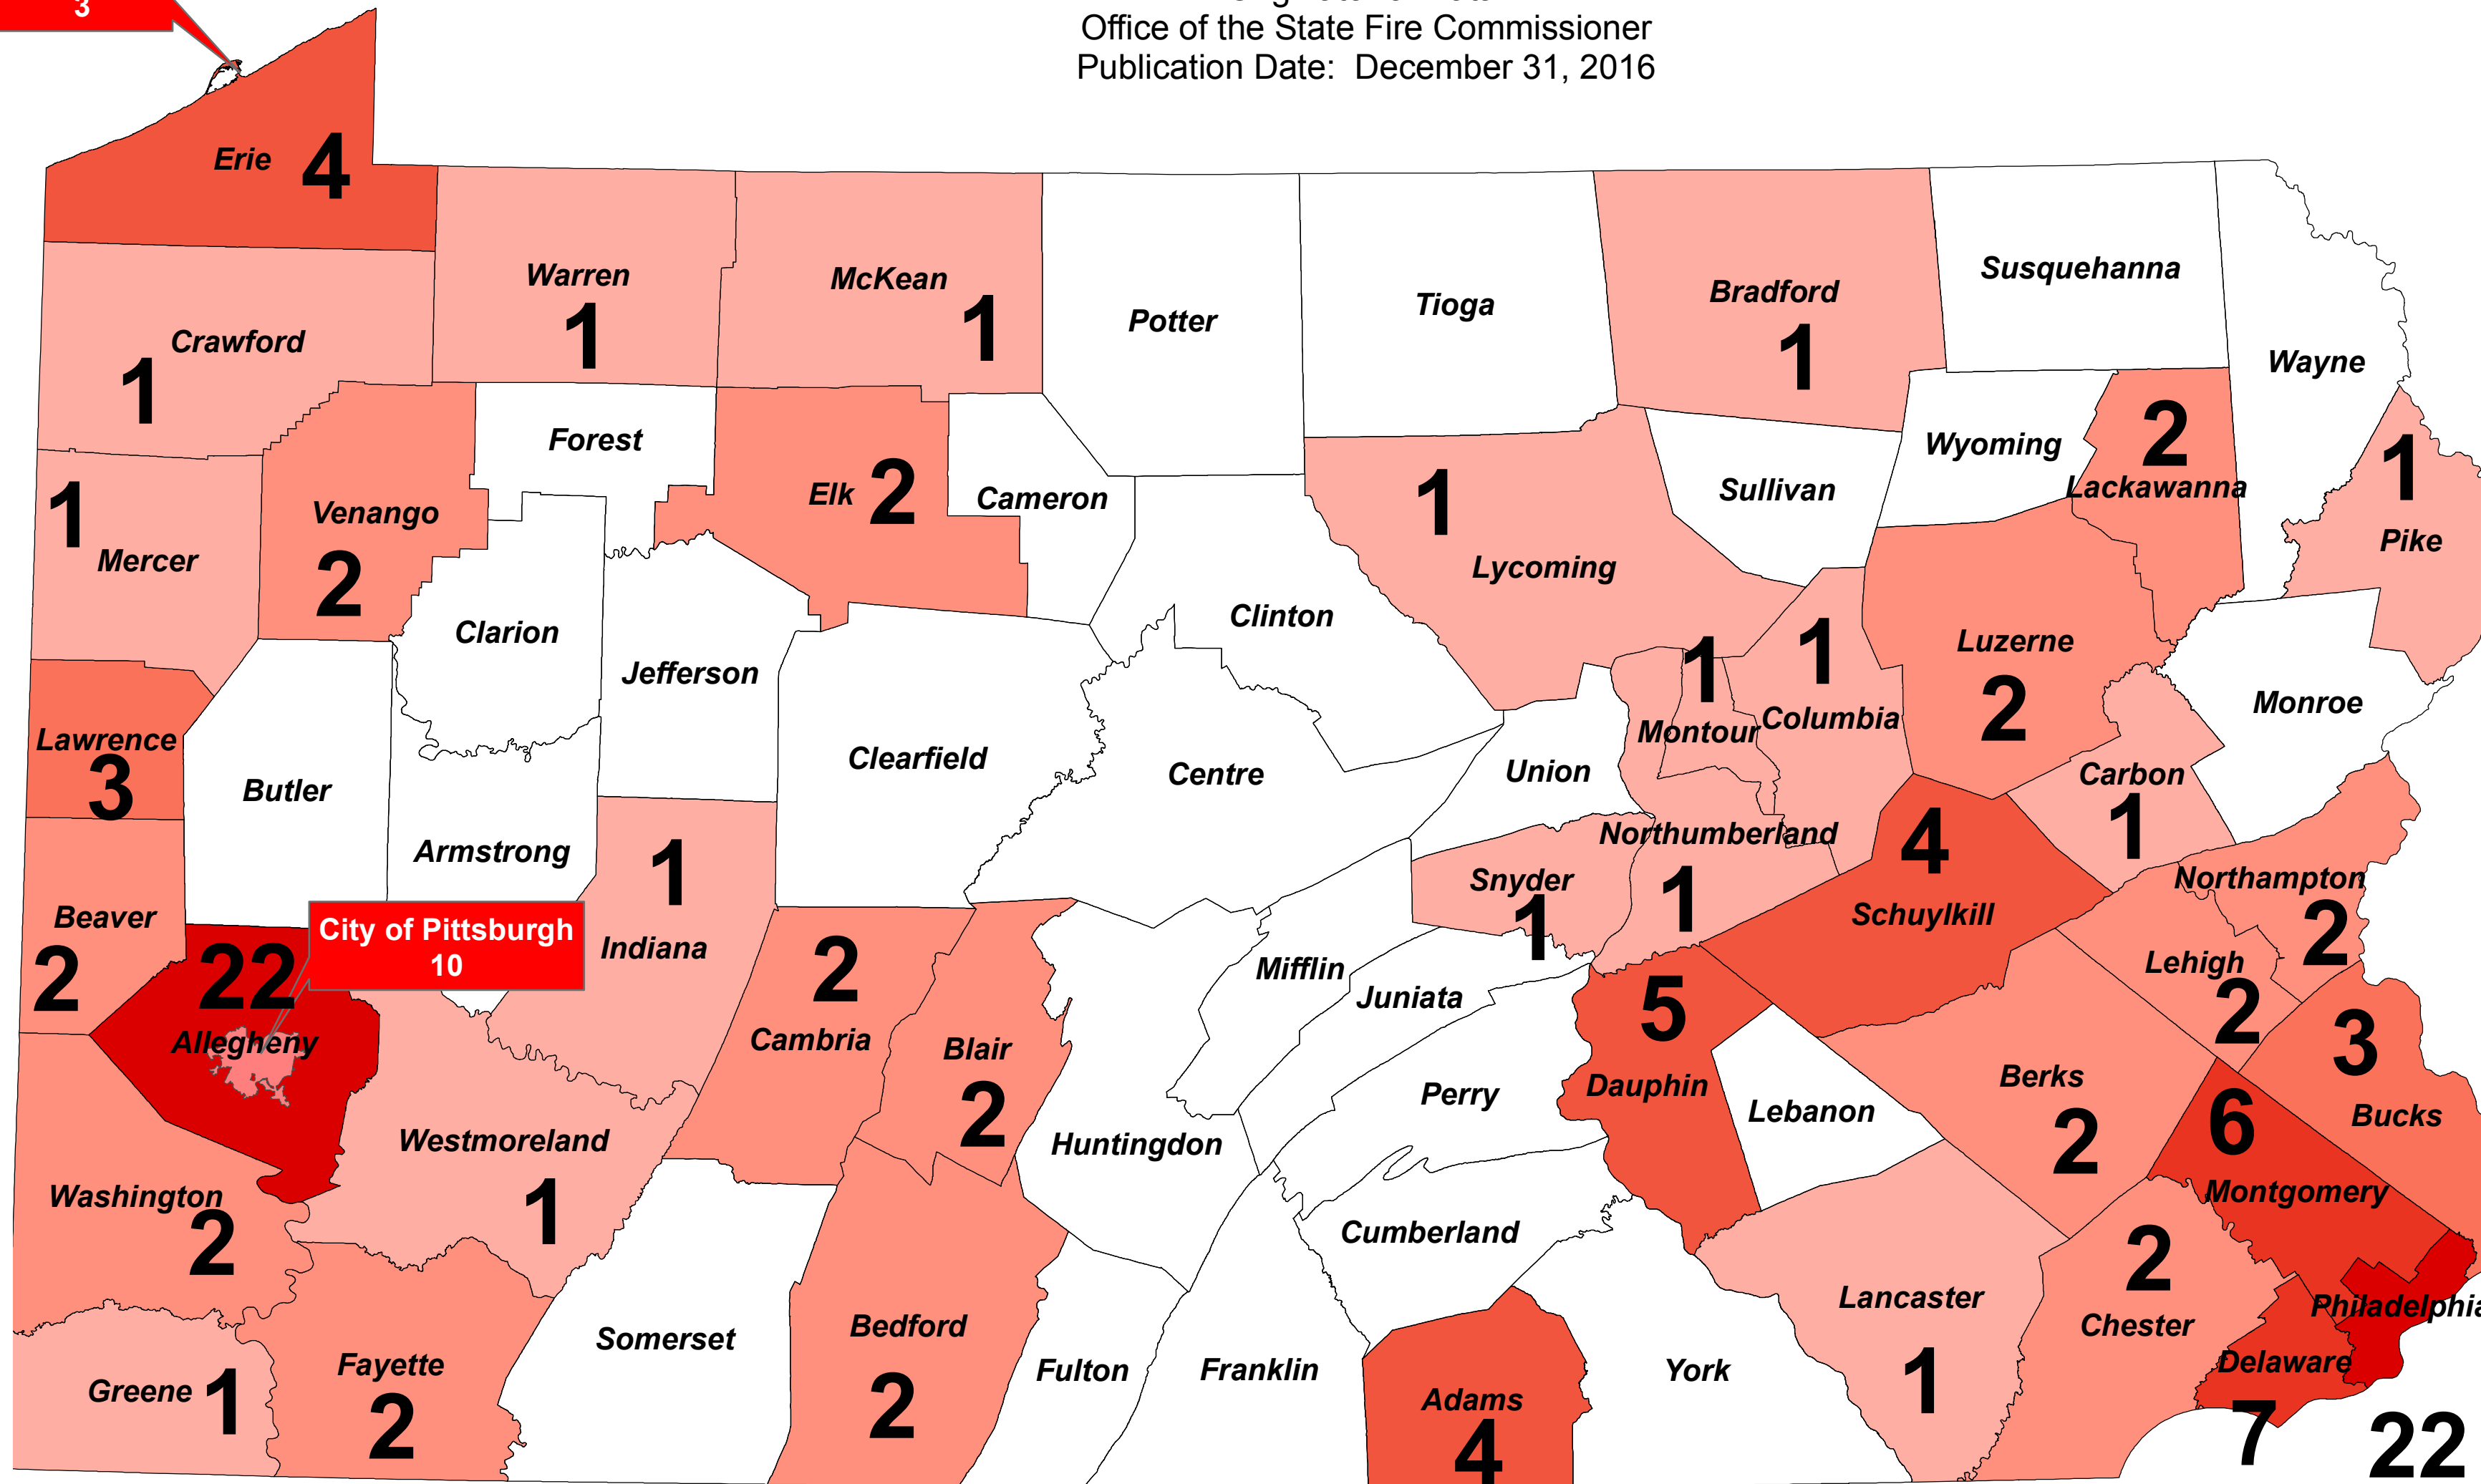

# CIVILIAN FIRE FATALITIES 2016 BY COUNTY

Commonwealth of Pennsylvania  
Office of the State Fire Commissioner  
[www.osfc.state.pa.us](http://www.osfc.state.pa.us)

City of Erie  
3

Originator of Data:  
Office of the State Fire Commissioner  
Publication Date: December 31, 2016

NAME	Fatalities 2016
Adams	4
Allegheny	22
Beaver	2
Bedford	2
Berks	2
Blair	2
Bradford	1
Bucks	3
Cambria	2
Carbon	1
Chester	2
Columbia	1
Crawford	1
Dauphin	5
Delaware	7
Elk	2
Erie	4
Fayette	2
Greene	1
Indiana	1
Lackawanna	2
Lancaster	1
Lawrence	3
Lehigh	2
Luzerne	2
Lycoming	1
McKean	1
Mercer	1
Montgomery	6
Montour	1
Northampton	2
Northumberland	1
Philadelphia	22
Pike	1
Schuylkill	4
Snyder	1
Venango	2
Warren	1
Washington	2
Westmoreland	1

### Legend

**Statewide Total = 124**