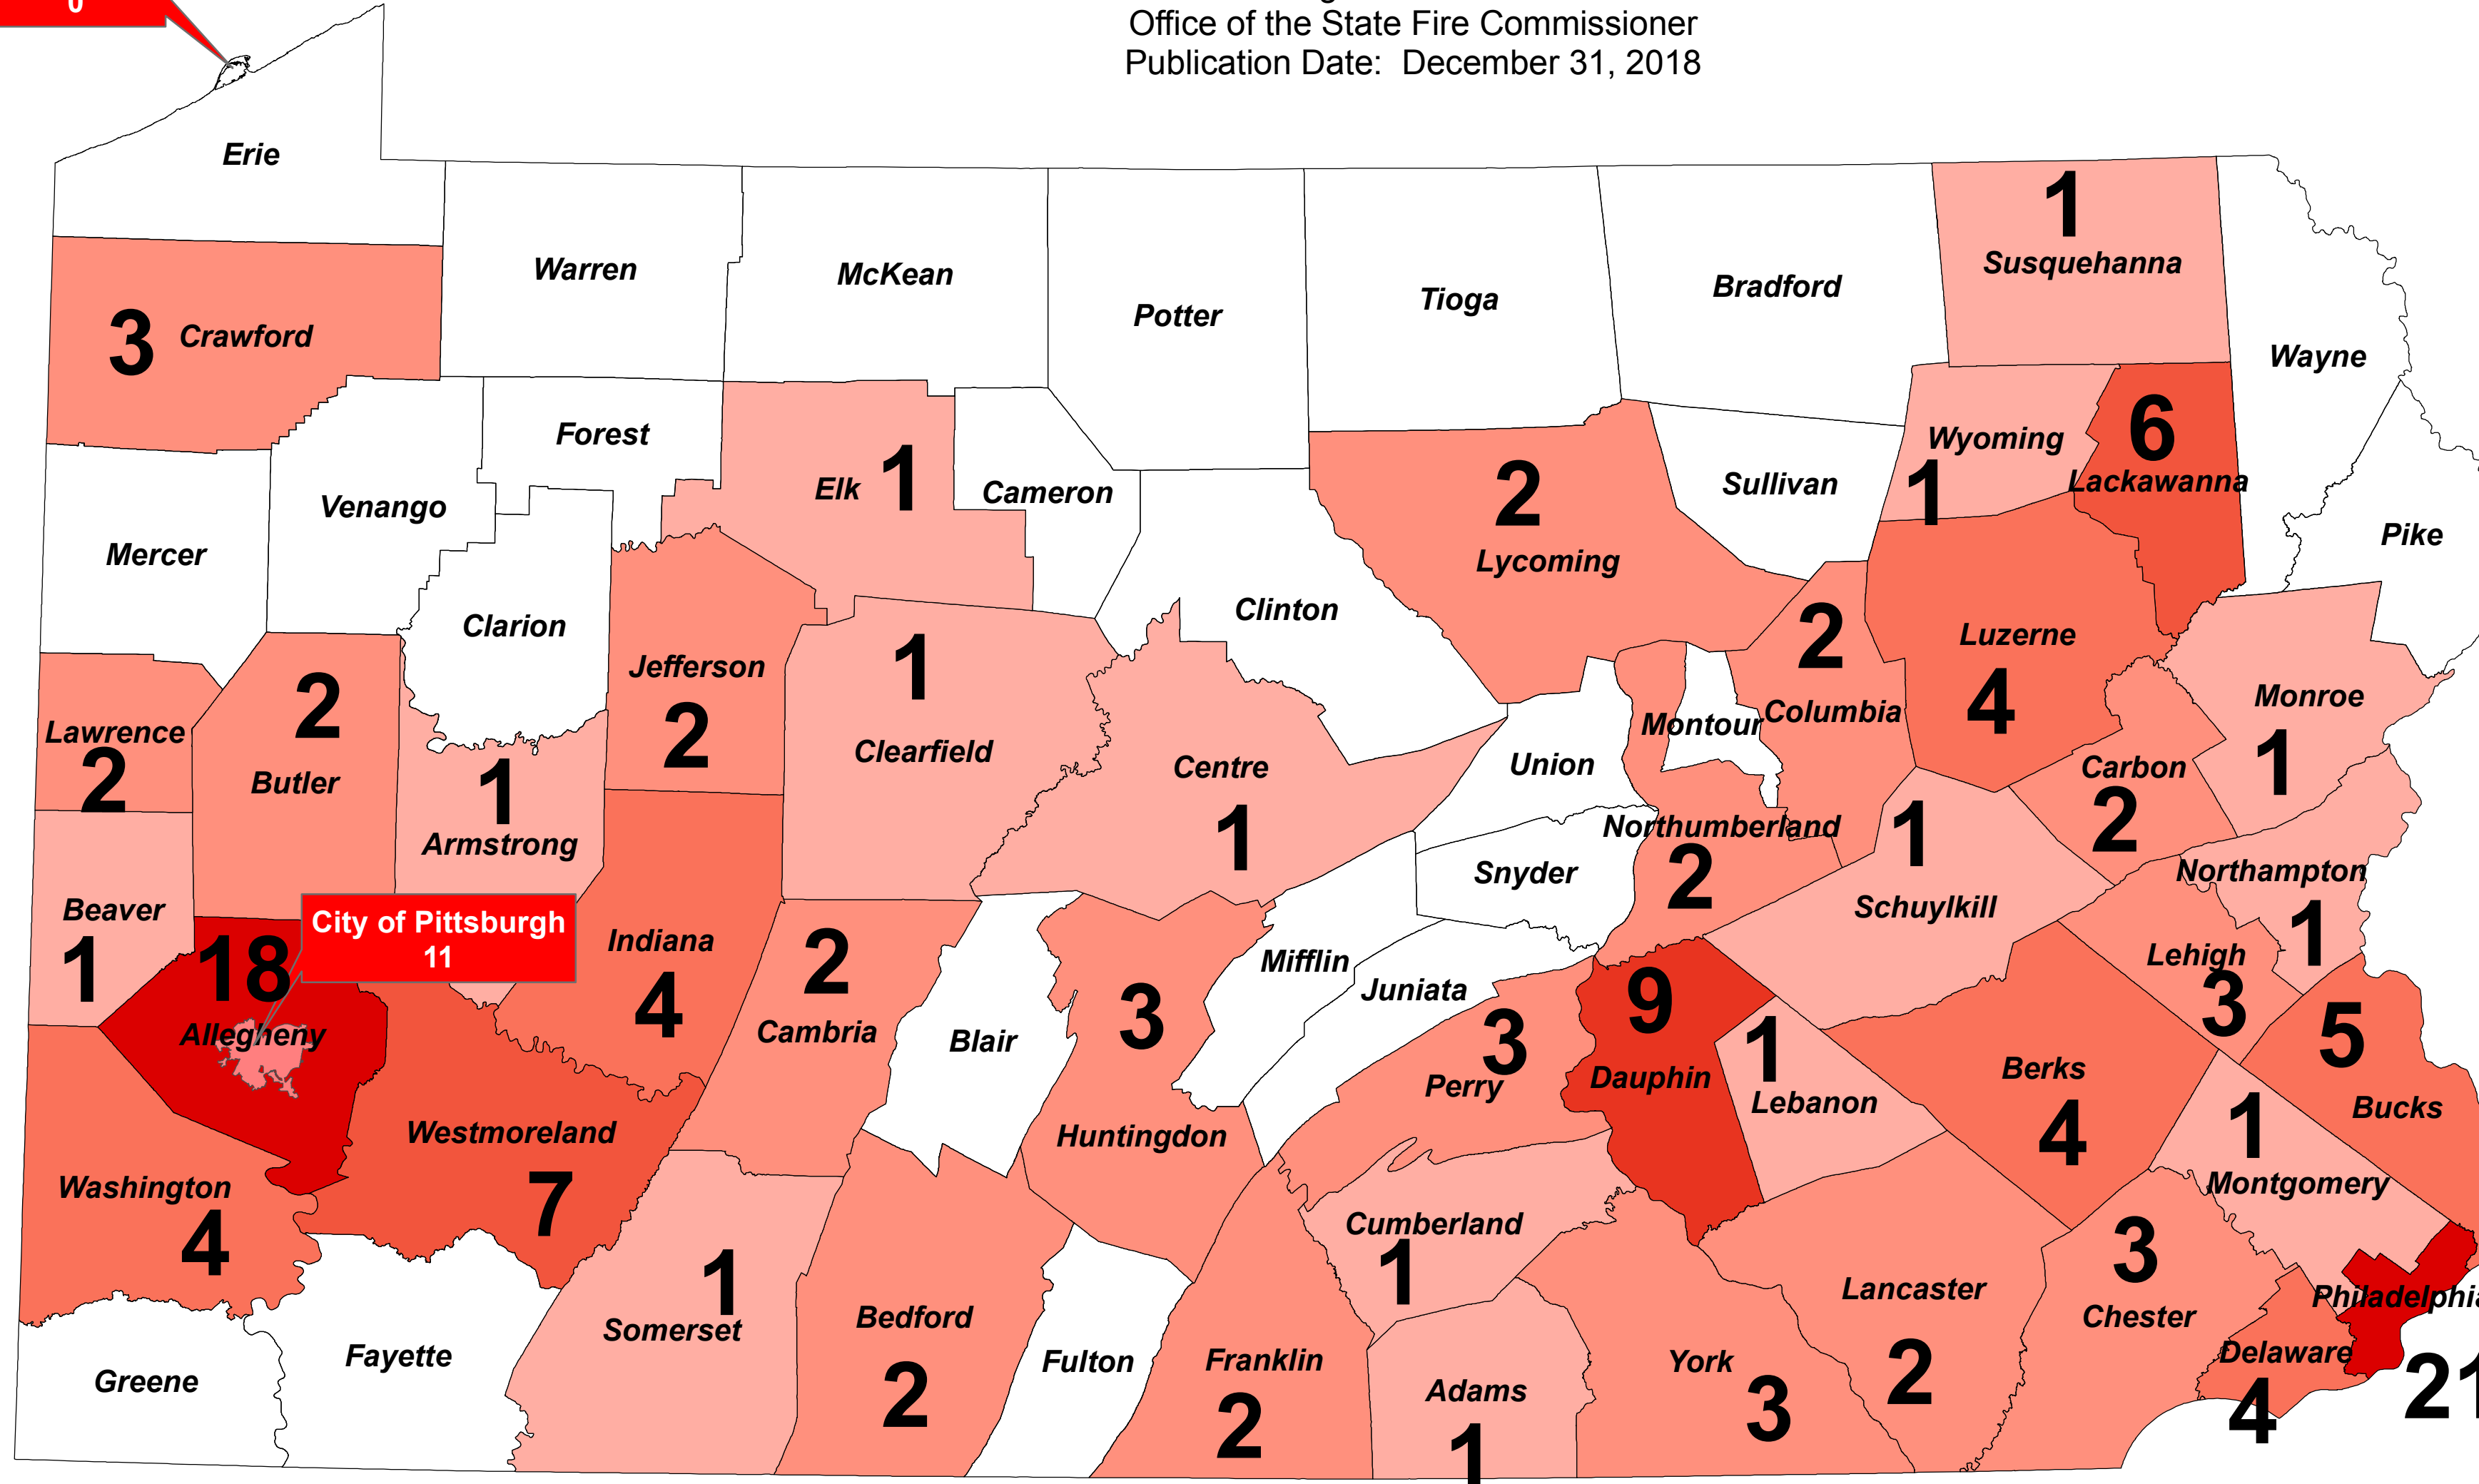

## 2018

NAME	Fatalities 2018
Adams	1
Allegheny	18
Armstrong	1
Beaver	1
Bedford	2
Berks	4
Bucks	5
Butler	2
Cambria	2
Carbon	2
Centre	1
Chester	3
Clearfield	1
Columbia	2
Crawford	3
Cumberland	1
Dauphin	9
Delaware	4
Elk	1
Franklin	2
Huntingdon	3
Indiana	4
Jefferson	2
Lackawanna	6
Lancaster	2
Lawrence	2
Lebanon	1
Lehigh	3
Luzerne	4
Lycoming	2
Monroe	1
Montgomery	1
Northampton	1
Northumberland	2
Perry	3
Philadelphia	21
Schuylkill	1
Somerset	1
Susquehanna	1
Washington	4
Westmoreland	7
Wyoming	1
York	3